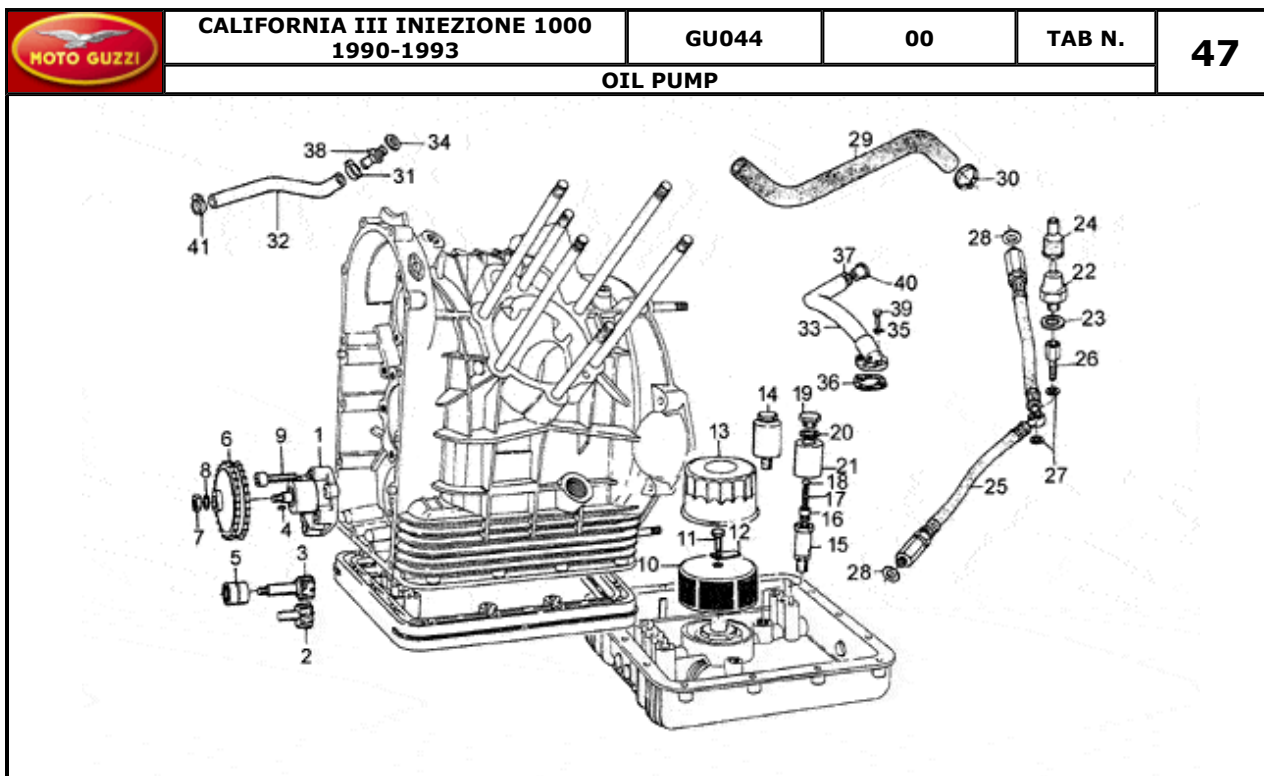

Pos.	Description	Year	I_M_	Country	Version	Code	Q.ty	P.Cod.
1	Oil pump	-	-	-	M2	GU30146400	1	
	Oil pump	-	-	-	M1	0000000	1	
2	Driven gear	-	-	-	M1	GU13148400	1	
3	Drive gear	-	-	-	M1	GU13147800	1	
4	Transmission key	-	-	-	-	GU13148300	1	
5	Roller bearing 10x22x20	-	-	-	-	GU92252210	1	
6	Oil pump gear	-	-	-	M1	GU13147701	1	
	Oil pump gear	-	-	-	M2	GU30147700	1	
7	Nut	-	-	-	-	GU92602308	1	
8	Spring washer	-	-	-	-	GU95120085	1	
9	Screw M8X30	-	-	-	-	GU98622430	4	
10	Oil filter	-	-	-	-	GU14152200	1	
11	Hex screw M6X16	-	-	-	-	GU98054316	1	
12	Plate	-	-	-	-	GU95187006	1	
13	Oil filter 61 mm	-	-	-	-	GU14153000	1	
14	Oil valve cpl.	-	-	-	-	GU03158200	1	
15	Valve body	-	-	-	-	GU10158701	1	
16	Piston	-	-	-	-	GU12150900	1	
17	Valve spring	-	-	-	-	GU94321072	1	
18	Bottom	-	-	-	-	GU12150700	1	
19	Plug	-	-	-	-	GU12159000	1	
20	Washer 14,5X20X1	-	-	-	-	GU95100523	2	
21	Cup	-	-	-	-	GU14158800	1	
22	Pressure sensor	-	-	-	-	GU17768750	1	
23	Gasket 12,25	-	-	-	-	GU12006400	1	
24	Cap	-	-	-	-	GU12717600	1	
25	Pipe	-	-	-	-	GU01153600	1	
26	Union	-	-	-	-	GU29163360	1	
27	Gasket 8,25x15x1	-	-	-	-	GU12154200	2	
28	Gasket	-	-	-	-	GU25656102	2	
29	Pipe	-	-	-	-	GU00823942070	1	
30	Hose clamp	-	-	-	-	GU12157800	2	
31	Hose clamp	-	-	-	-	GU93305017	2	
32	Rubber pipe 12,5X7,8 5/16"	-	-	-	-	GU00823956080	2