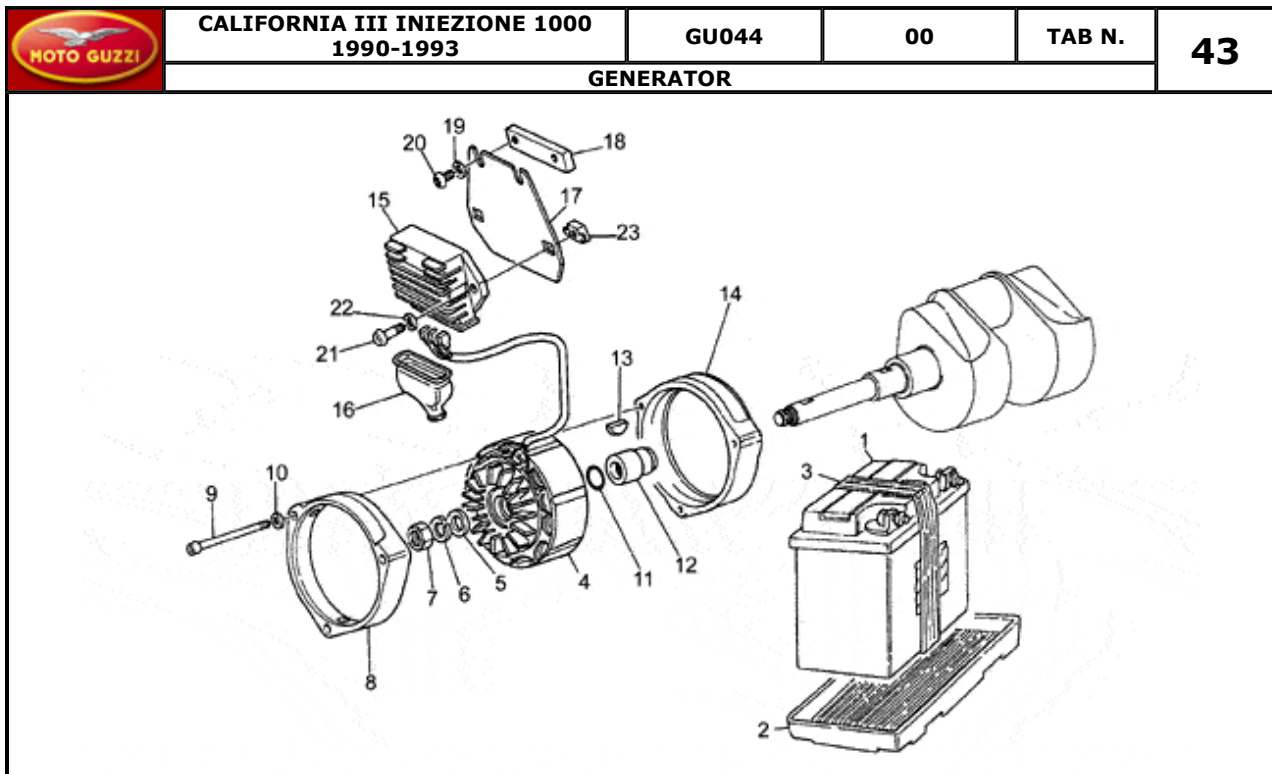

Pos.	Description	Year	I_M_	Country	Version	Code	Q.ty	P.Cod.
1	Battery 12V-30 AH	-	-	-	V	0000000	1	
2	Battery holder	-	-	-	-	GU28707050	1	
3	Battery fixing snap	-	-	-	-	GU28704900	1	
4	Generator - Regulator	-	-	-	-	GU37712405001	1	
5	Washer	-	-	-	-	GU95000213	1	
6	Spring washer	-	-	-	-	GU95020113	1	
7	Low nut M12x1,25	-	-	-	-	GU92602512	1	
8	Front calotte	-	-	-	-	GU29711460	1	
9	Screw	-	-	-	-	GU98620265	3	
10	Washer 5,9X3X0,8	-	-	-	-	GU29217960	3	
11	O-ring 17,86X2,62	-	-	-	-	GU90706178	1	
12	Spacer	-	-	-	-	GU37712306	1	
13	Transmission key	-	-	-	-	GU91600450	1	
14	Rear cap	-	-	-	-	GU29711960	1	
15	Voltage regulator	-	-	-	-	GU37703805	1	
16	Guard	-	-	-	-	GU29712260	1	
17	Support plate	-	-	-	-	GU29704060	1	
18	Plate	-	-	-	-	GU17451750	1	
19	Spring washer 8x15x0,3	-	-	-	-	GU61270300	2	
20	Top screw	-	-	-	-	GU98230822	2	
21	Screw	-	-	-	-	GU98230620	2	
22	Special washer	-	-	-	-	GU61013800	2	
23	Captive nut	-	-	-	-	GU92660601	2