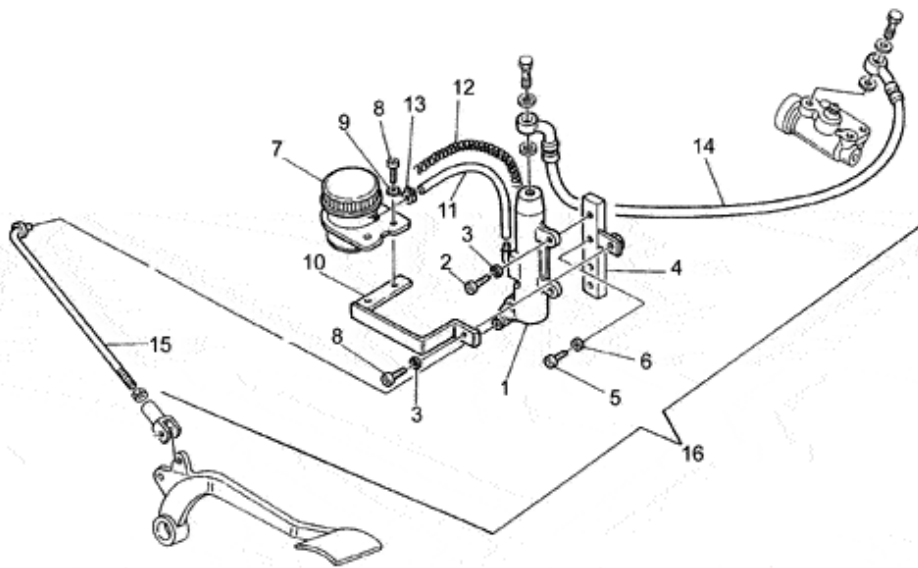

CALIFORNIA III INIEZIONE 1000 1990-1993	GU044	00	TAB N.	13
	REAR BRAKE M.CYL. MOD.				

Pos.	Description	Year	I_M_	Country	Version	Code	Q.ty	P.Cod.
1	Rear master cylinder	-	-	-	-	GU30666960	1	
2	Screw	-	-	-	-	GU98622320	2	
3	Washer 6,4x10x0,7	-	-	-	-	GU14217901	3	
4	Support plate	-	-	-	-	GU30666760	1	
5	Screw	-	-	-	-	GU98054412	2	
6	Washer 8,4X13X0,8	-	-	-	-	GU14615901	2	
7	Brake oil tank	-	-	-	-	GU65663500	1	
8	Screw	-	-	-	-	GU98622310	3	
9	Washer	-	-	-	-	GU95000206	2	
10	Oil tank plate	-	-	-	-	GU30666060	1	
11	Rear brake hose	-	-	-	-	GU00823950050	1	
12	Spring	-	-	-	-	GU30665860	1	
13	Hose clamp	-	-	-	-	GU19157800	2	
14	Rear brake hose	-	-	-	-	GU30658561	1	
15	Tie rod	-	-	-	-	GU30675160	1	
16	Rear brake master cyl.kit	-	-	-	-	GU30999660	1