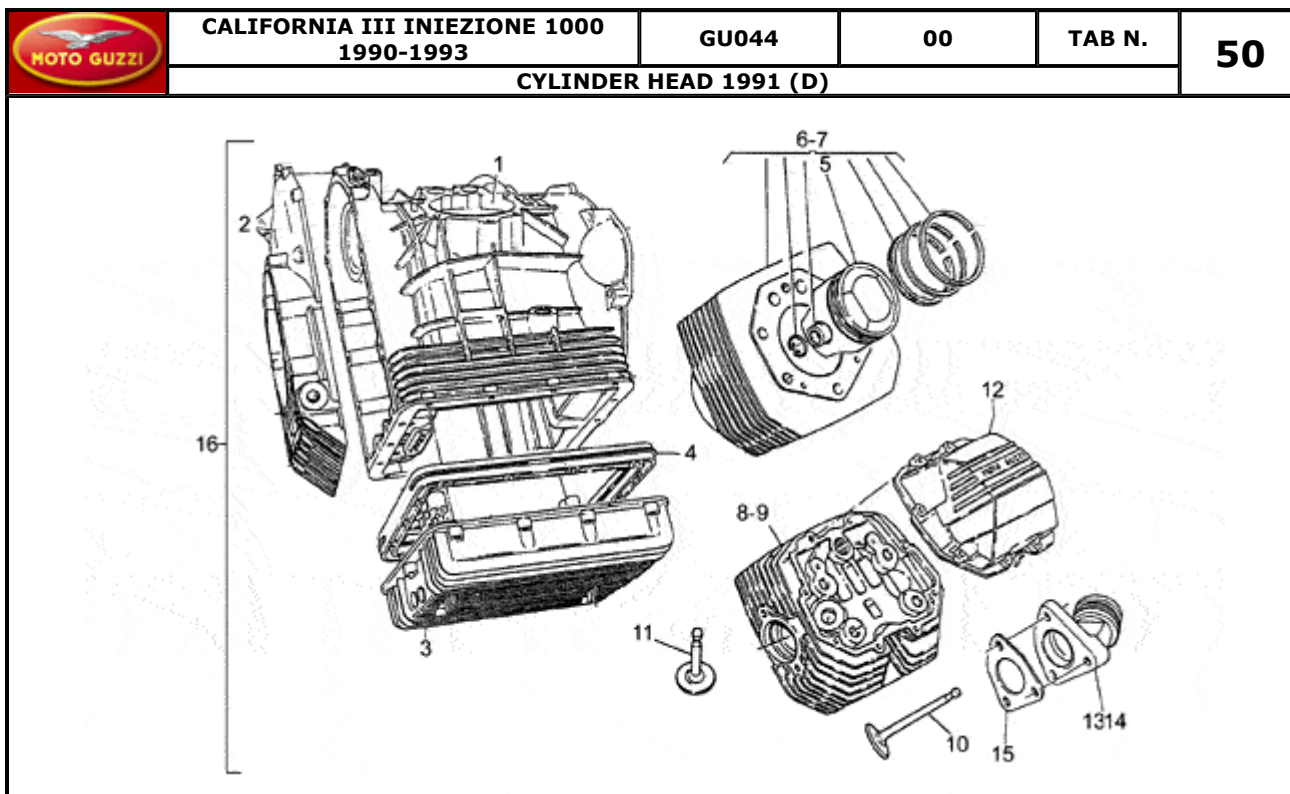

Pos.	Description	Year	I_M	Country	Version	Code	Q.ty	P.Cod.
1	Crankcase	M	-	D	-	GU29000735	1	
2	Timing system cover, blank	M	-	D	-	GU29001453	1	
3	Engine oil sump, blank	M	-	D	-	GU14003501	1	
4	Motor oil flange	M	-	D	-	GU14003240	1	
5	Piston	M	-	D	-	GU30060410	2	
6	Cylinder with piston assy., RH	M	-	D	-	GU30060110	1	
7	Cylinder with piston assy., LH	M	-	D	-	GU30060111	1	
8	RH head	M	-	D	-	GU30022110	1	
9	LH head	M	-	D	-	GU30022210	1	
10	Intake valve	M	-	D	-	GU30036010	2	
11	Exhaust valve	M	-	D	-	GU30036110	2	
12	Valve cover, blank	M	-	D	-	GU14023560	2	
13	RH intake manifold	M	-	D	-	GU29115035	1	
14	LH intake manifold	M	-	D	-	GU29115036	1	
15	Gasket	M	-	D	-	GU28115560	2	
16	Engine w/o gearbox	M	-	D	-	GU29991061	1