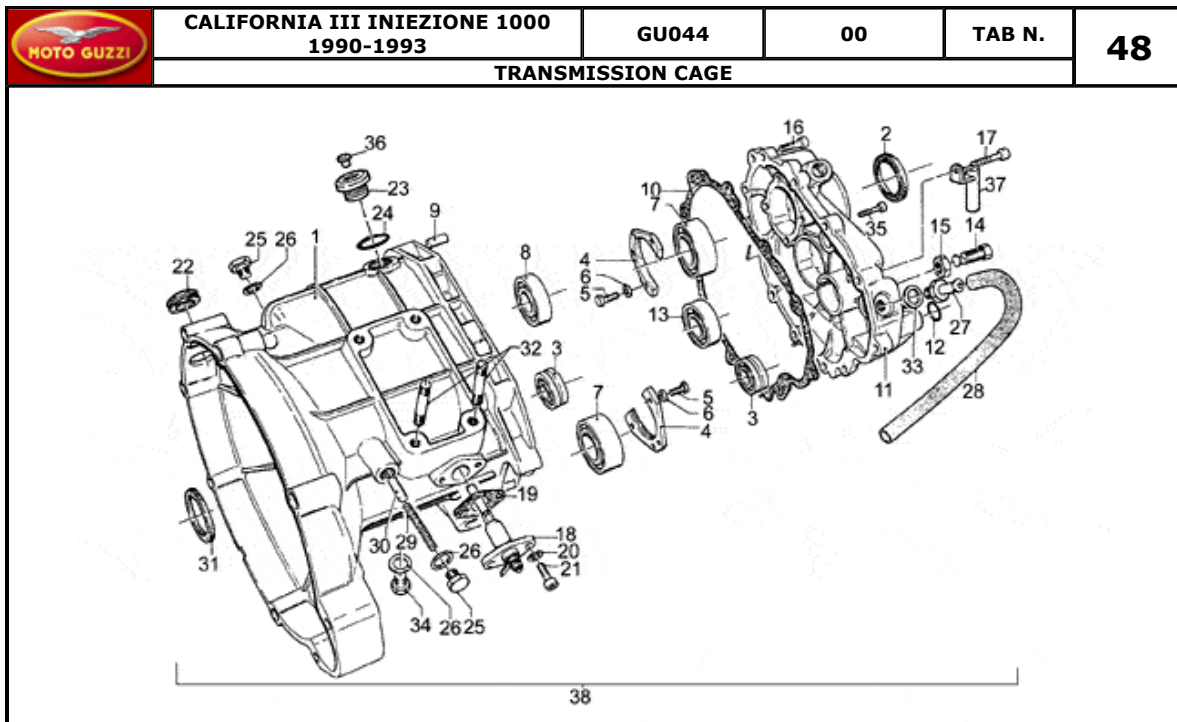

Pos.	Description	Year	I_M	Country	Version	Code	Q.ty	P.Cod.
1	Transmission cage	-	-	-	-	GU30200260	1	
2	Gasket ring 35x47x7	-	-	-	-	GU90403547	1	
3	Roller bearing 17x35x15	-	-	-	-	GU92256218	2	
4	Plate	-	-	-	-	GU14213803	2	
5	Hex socket screw M6X16	-	-	-	-	GU98622316	6	
6	Washer 6,4x10x0,7	-	-	-	-	GU14217901	6	
7	Ball bearing AF/AS 25x52	-	-	-	-	GU92218424	2	
8	Roller bearing AS 17x47x14	-	-	-	-	GU92234717	1	
9	Pin	-	-	-	-	GU95512081	2	
10	Gasket	-	-	-	-	GU14201110	1	
11	Box cover	-	-	-	-	GU30200860	1	
12	O-ring 13,95x2,92	-	-	-	-	GU90706140	1	
13	Ball bearing AP 17x47x14	-	-	-	-	GU92201417	1	
14	Screw	-	-	-	-	GU14237800	1	
15	Low nut M12x1,25	-	-	-	-	GU92602512	1	
16	Hex socket screw M6X25	-	-	-	-	GU98622325	10	
17	Screw M6X35	-	-	-	-	GU98620335	1	
18	Neutral indicator switch	-	-	-	-	GU12207200	1	
19	Gasket	-	-	-	-	GU12207700	1	
20	Washer 6,4x10x0,7	-	-	-	-	GU14217901	2	
21	Screw	-	-	-	-	GU98822316	2	
22	Plug	-	-	-	-	GU93180220	1	
23	Oil plug	-	-	-	-	GU12022600	1	
24	O-ring 20,24X2,62	-	-	-	-	GU90706203	1	
25	Plug	-	-	-	-	GU95980610	2	
26	Gasket	-	-	-	-	GU10528900	3	
27	Oil breather valve	-	-	-	-	GU14204955	1	
28	Rubber pipe 12,5X7,8 5/16"	-	-	-	-	GU00823956080	1	
29	Lever return spring	-	-	-	-	GU94321067	1	
30	Pawl	-	-	-	-	GU55234700	1	
31	Gasket ring 35x47x7/6,5	-	-	-	-	GU90403548	1	
32	Stud bolt	-	-	-	-	GU96508032	2	
33	Gasket 8,25x15x1	-	-	-	-	GU12154200	1	
34	Oil level plug	-	-	-	-	GU95980214	1	
35	Screw	-	-	-	-	GU98822325	1	
36	Plug	-	-	-	-	GU93180245	1	
37	Support	-	-	-	-	GU28424645	1	
38	Gearbox assy., grey	-	-	-	-	GU30991560	1