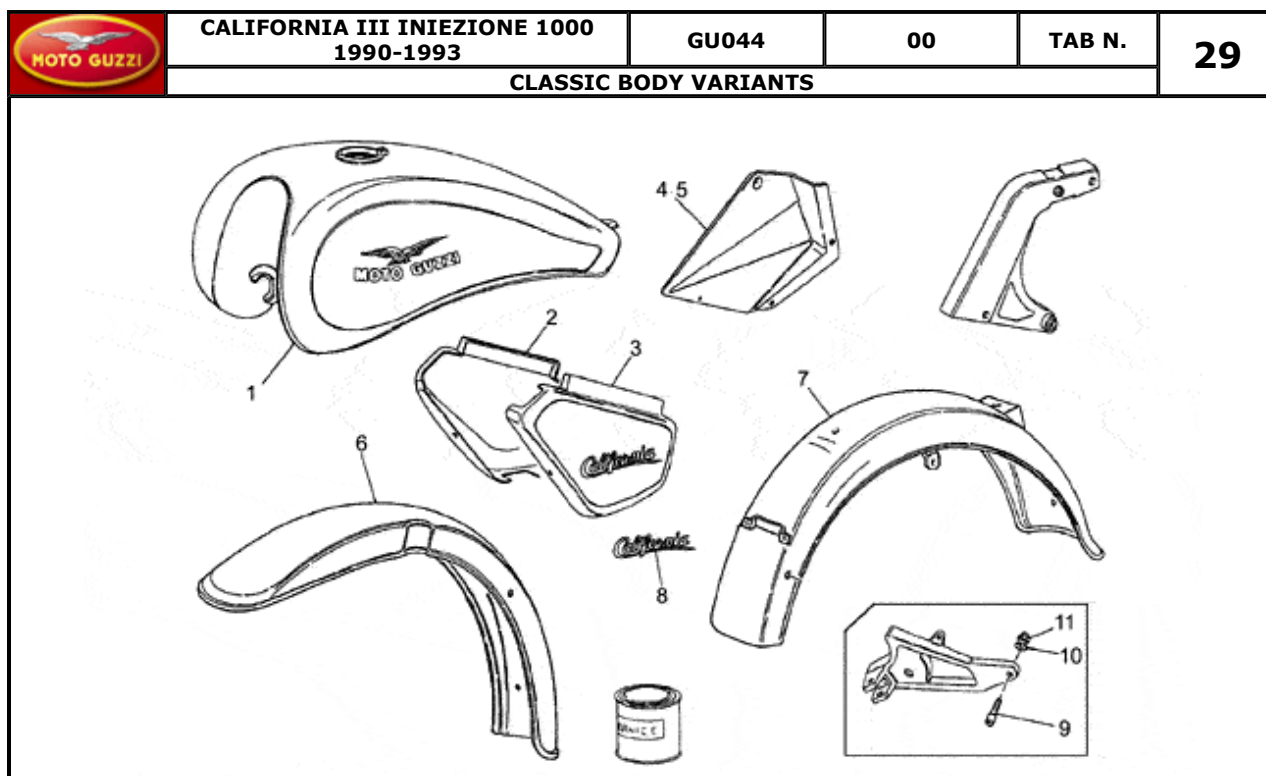

Pos.	Description	Year	I_M_	Country	Version	Code	Q.ty	P.Cod.
1	Fuel tank	-	-	-	-	a GU29100274	1	
	Fuel tank	-	-	-	-	be-r GU29100239	1	
2	RH side panel	-	-	-	-	be-r GU29476239	1	
	RH side panel	-	-	-	-	a GU29476274	1	
3	LH side panel	-	-	-	-	be-r GU29476339	1	
	LH side panel	-	-	-	-	a GU29476374	1	
4	LH side panel	-	-	-	-	GU29457801001	1	
5	LH side panel	-	-	-	-	GU29459101001	1	
6	Front mudguard, chrome	-	-	-	-	GU30434388	1	
	Front mudguard	-	-	-	-	be-r GU294343602	1	
7	Rear mudguard, chrome	-	-	-	-	be-r GU294370502	1	
	Rear mudguard, chrome	-	-	-	-	GU294370502	1	
8	Decal "CALIFORNIA"	-	-	-	D2	GU29922035	2	
9	Screw	-	-	-	-	GU98820430	2	
10	Washer	-	-	-	-	GU95000208	2	
11	Nut	-	-	-	-	GU92781081	2