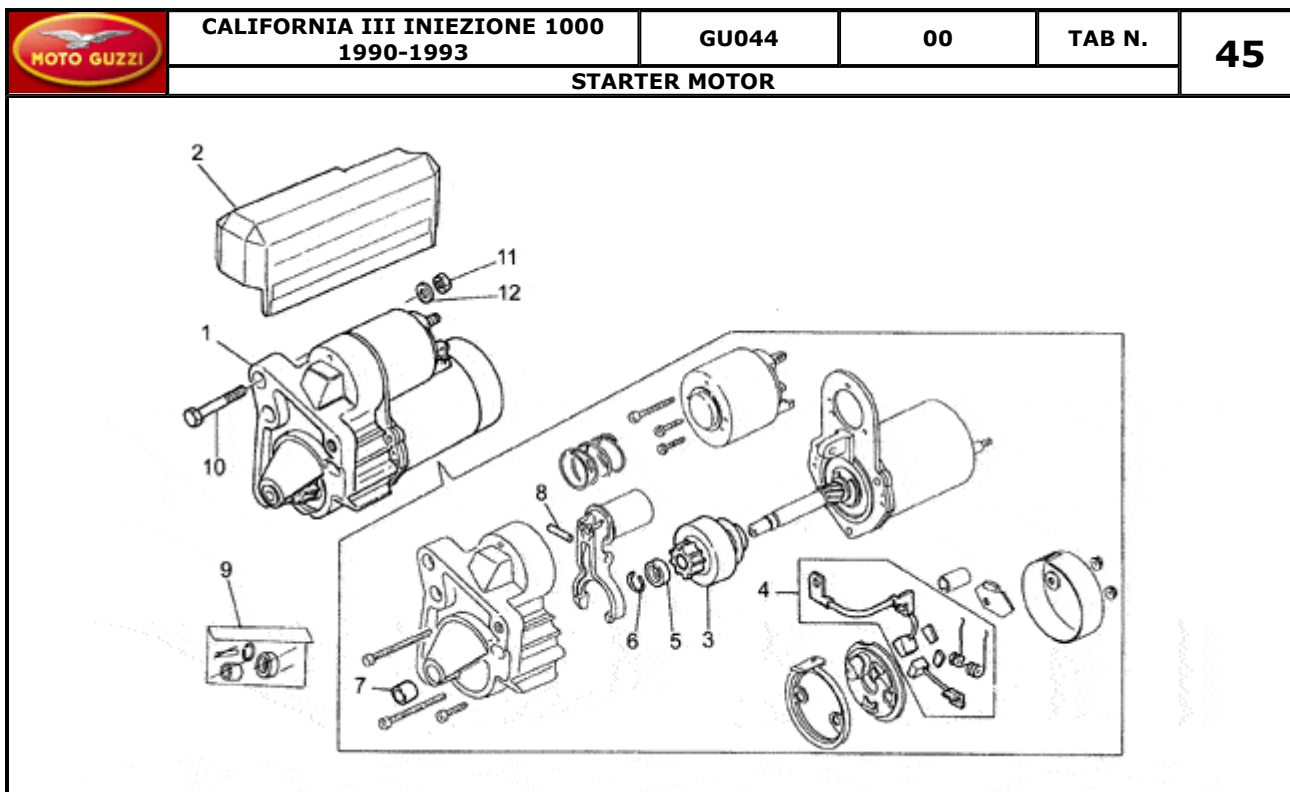

Pos.	Description	Year	I_M	Country	Version	Code	Q.ty	P.Cod.
1	Starter motor Valeo	-	-	-	VL	-	GU30730711	1
	Starter motor Valeo	-	-	-	B	-	GU30730711	1
2	Protection	-	-	-	B	-	GU19733350	1
	Protection	-	-	-	VL	-	GU30733310	1
3	Pinion assy	-	-	-	-	-	GU30530510	1
4	Brush revision set	-	-	-	VL	-	GU30530511	1
	Starter motor revision kit	-	-	-	B	-	GU14730570	1
5	Stop ring	-	-	-	-	-	0000000	1
6	Safety washer	-	-	-	-	-	0000000	1
7	Bush	-	-	-	-	-	0000000	1
8	Piston pin	-	-	-	-	-	0000000	1
9	Starter motor revision kit	-	-	-	-	-	GU30530512	1
10	Hex screw M8X75	-	-	-	VL	-	GU98052475	2
	Screw	-	-	-	B	-	GU98052480	2
11	Washer	-	-	-	-	-	GU95004208	2
12	Nut M8X1,25	-	-	-	-	-	GU92602208	2