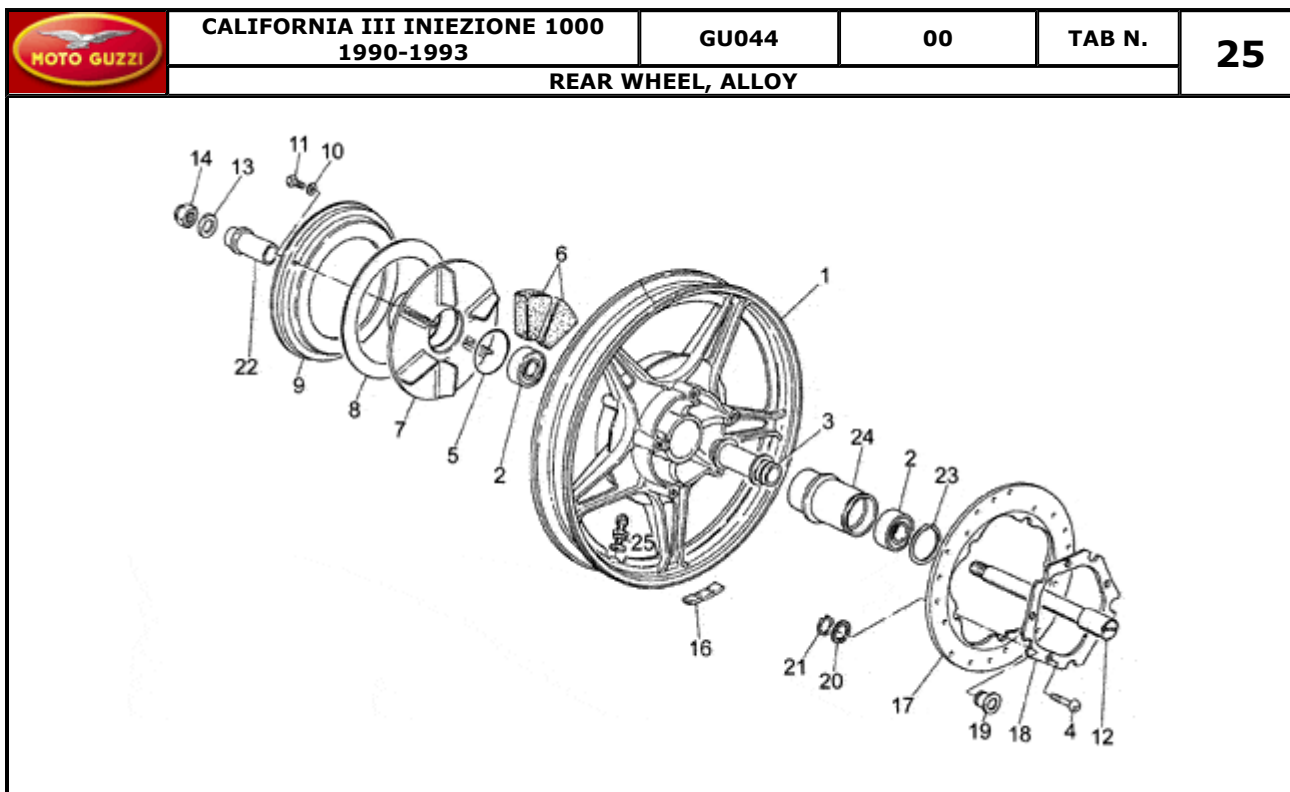

Pos.	Description	Year	I_M	Country	Version	Code	Q.ty	P.Cod.
1	Rear wheel	-	-	-	-	GU29630650	1	
2	Ball bearing 20X47X14	-	-	-	-	GU92204220	2	
3	Bearing internal spacer	-	-	-	-	GU14634050	1	
4	Screw	-	-	-	-	GU98230825	5	
5	O-ring	-	-	-	-	GU90706490	1	
6	Rubber cush drive hub	-	-	-	-	GU01336800	12	
7	Flexible coupling disc	-	-	-	-	GU14335203	1	
8	Ring	-	-	-	-	GU14335350	1	
9	Flange	-	-	-	-	GU14335650	1	
10	Spring washer 8x15x0,3	-	-	-	-	GU61270300	3	
11	Hex screw M6X20	-	-	-	-	GU98054320	3	
12	Rear wheel spindle	-	-	-	-	GU28633300	1	
13	Washer	-	-	-	-	GU14634400	1	
14	Nut	-	-	-	-	GU29616450	1	
16	Counterweight	-	-	-	-	GU14616150	1	
17	Outer brake disk	-	-	-	-	GU28613670	1	
18	Inner brake disk	-	-	-	-	GU28613770	1	
19	Bush	-	-	-	-	GU28613560	5	
20	Belleville spring	-	-	-	-	GU28618860	5	
21	Circlip	-	-	-	-	GU90271022	5	
22	Spacer	-	-	-	-	GU17634150	1	
23	Circlip	-	-	-	-	GU90271055	1	
24	Hub	-	-	-	-	GU14632250	1	
25	Air valve	-	-	-	-	GU28617760	1